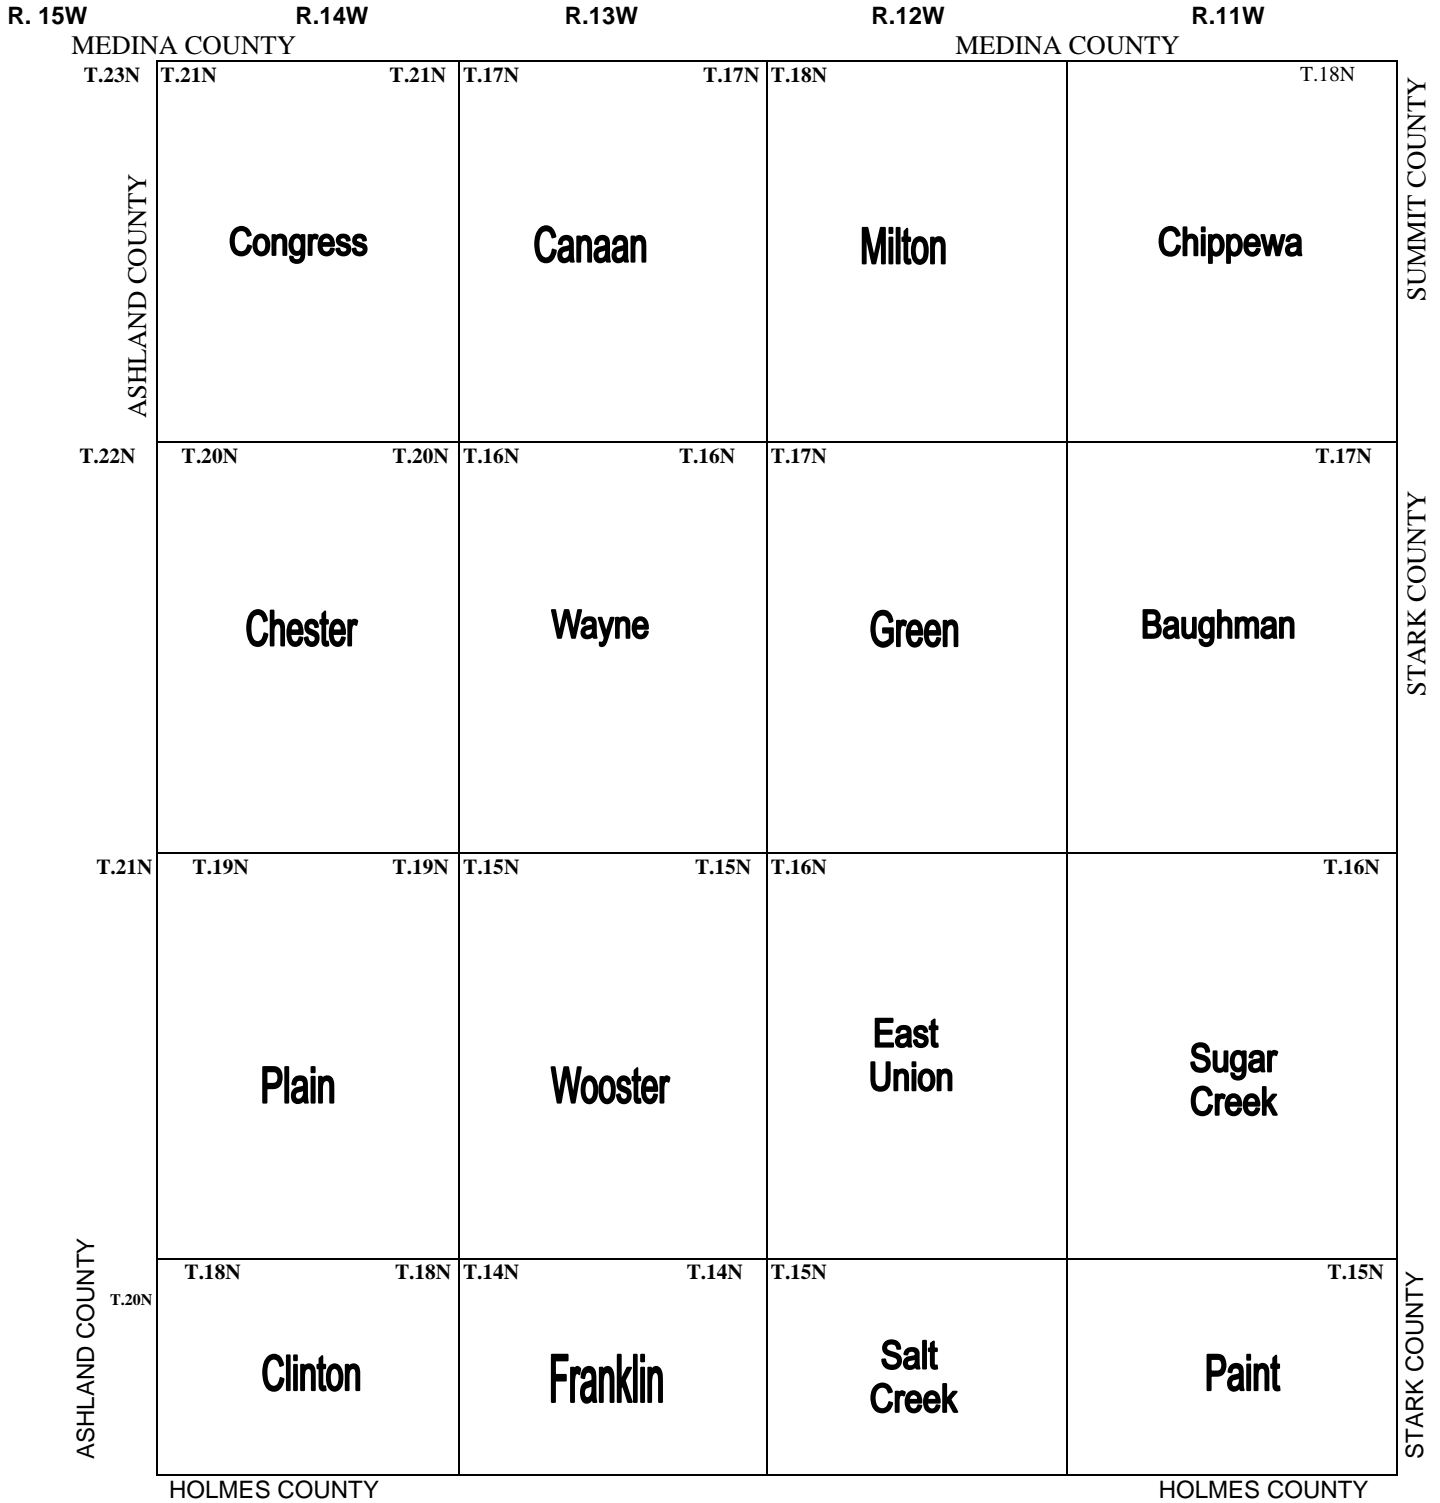

# WAYNE COUNTY DIAGRAM OF TOWNSHIPS

**N**

**S**